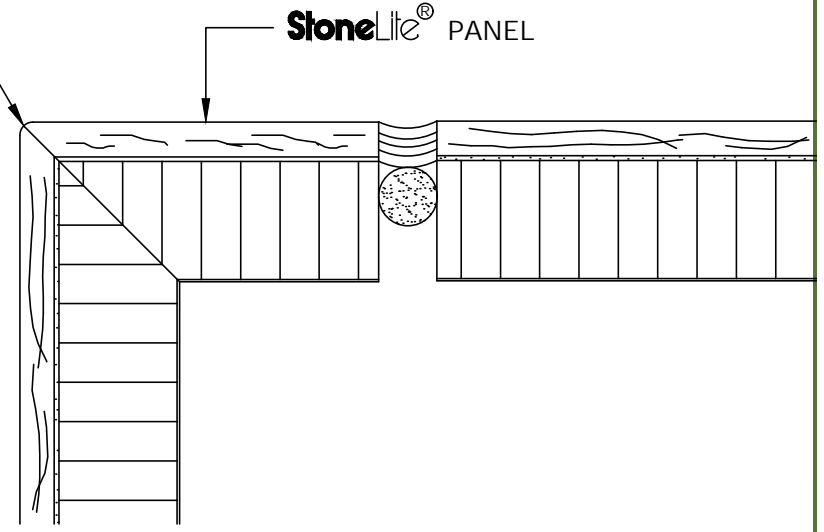

90° OUTSIDE CORNER
QUIRK MITERED PANEL

45° OUTSIDE CORNER

FINISHED CORNER

INSIDE CORNER

SP-41	TYPICAL CORNER DETAILS
 <div data-bbox="1753 1429 2016 1534"> <p>2400 HWY 1431 WEST Marble Falls, TX 78654 800.328.6275 www.stonepanels.com</p> </div>	