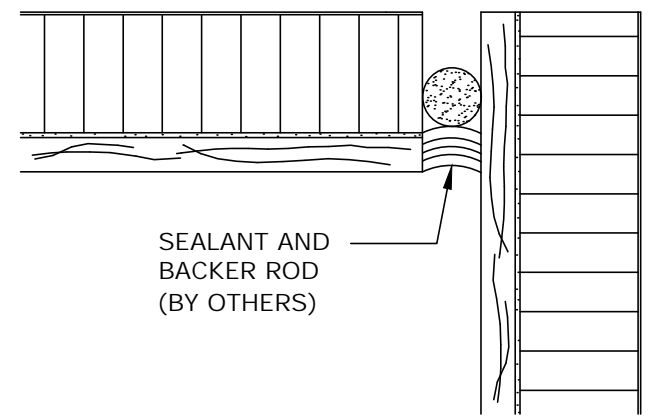

90° OUTSIDE CORNER
QUIRK MITERED PANEL

45° OUTSIDE CORNER

FINISHED CORNER

INSIDE CORNER

SP-41	TYPICAL CORNER DETAILS
 <div data-bbox="1753 1429 2016 1534"> <p>2400 HWY 1431 WEST Marble Falls, TX 78654 800.328.6275 www.stonepanels.com</p> </div>	