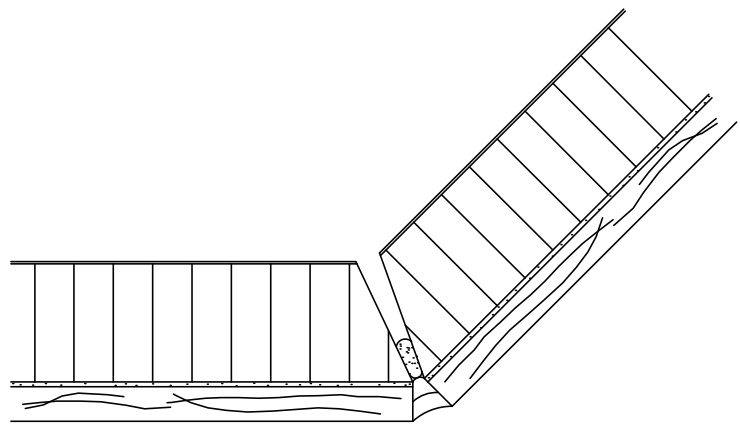

90° OUTSIDE CORNER
QUIRK MITERED PANEL

45° OUTSIDE CORNER

FINISHED CORNER

INSIDE CORNER

SP-41	TYPICAL CORNER DETAILS
 <div data-bbox="1753 1429 2016 1534"> <p>2400 HWY 1431 WEST Marble Falls, TX 78654 800.328.6275 www.stonepanels.com</p> </div>	